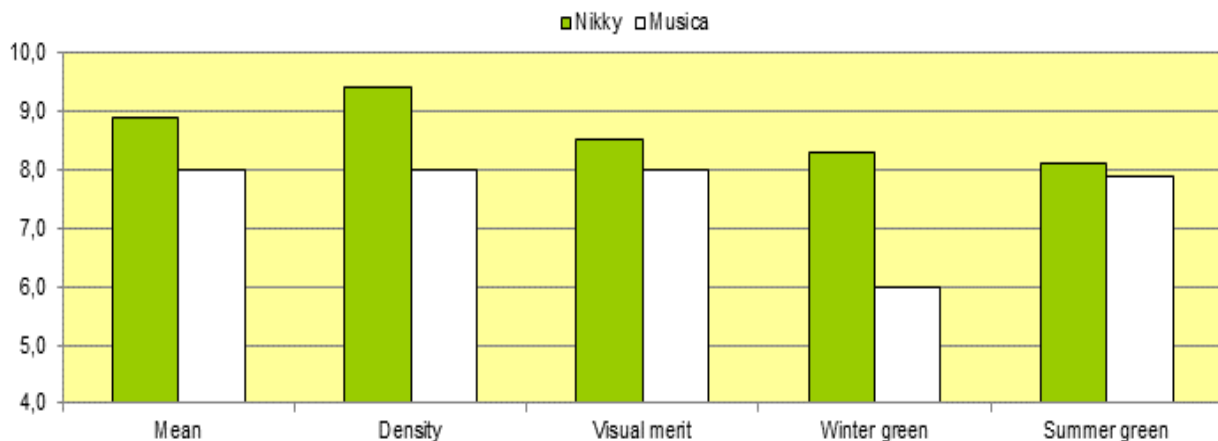

Source STRI Turfgrass