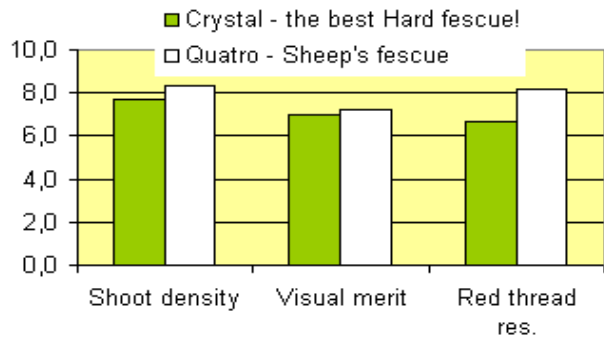

QUATRO

Festuca ovina

Sheep's fescue

High quality Sheep's Fescue with wide recommendation

- High disease resistance
- Excellent winter appearance
- Best visual merit
- Improved wear tolerance

Ratings

Density

Red thread tolerance

Salt tolerance

Close mowing tolerance

Best visual merit

QUATRO adds up a long list of favourable characters to produce a lawn with outstanding visual merit.

Winter appearance

QUATRO is hard to beat at any time of year, but during winter it sets distance to all competitors with an incredible beautiful look.

Ranks number ONE in France and STRI Bingley

In the chart below QUATRO is compared to the highest ranked hard fescue on the STRI-list, Crystal! Also on the French list, with more than 10 varieties, QUATRO is at the very top. Are we close to perfection?

Index of use

Source: Bul. Gazon 2007 (France)- 1 to 9, 9=best

Shoot density, visual merit, red thr. resist.

STRI - Turfgrass Seed 2007. High score is best