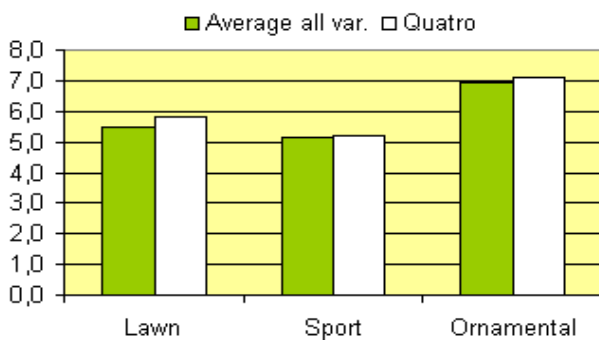

Index of use

Source: Bul. Gazon 2007 (France)- 1 to 9, 9=best