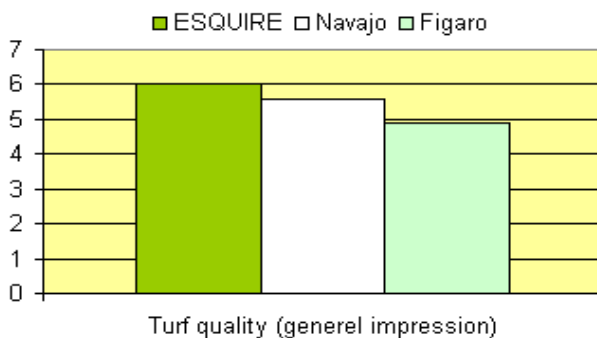

ESQUIRE

Lolium perenne

Perennial ryegrass

Convincing by Performance!

- Dark green colour
- Multi-resistant
- Very fast in establishment
- Combining density and wear tolerance

Ratings

Brilliant Future

ESQUIRE is one of the few varieties needing hardly any promotion. Since we started dispatching of seed for private trials we have had a very high positive feedback. Esquire's "field" performance is highly convincing!

First Out of Starting-Blocs

ESQUIRE takes off very early in spring with an impressive density. This explains also a very good wear tolerance. This is combined with good summer appearance and leaf fineness above average.

Turf quality - general impression

Source: NTEP USA, 1-9, 9=best.

Top level performance!

Source: NTEP USA, 1-9, 9=best.