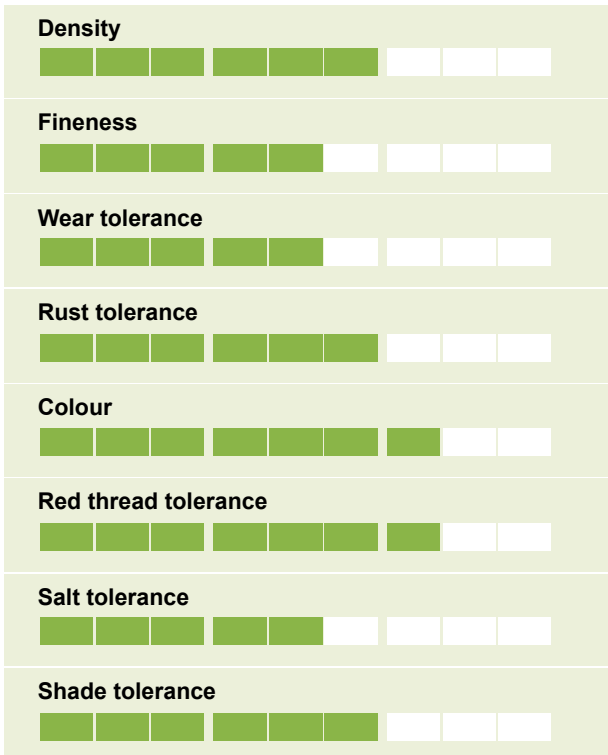

ESQUIRE

Lolium perenne

Perennial ryegrass

Convincing by Performance!

- Dark green colour
- Multi-resistant
- Very fast in establishment
- Combining density and wear tolerance

Ratings

Brilliant Future

ESQUIRE is one of the few varieties needing hardly any promotion. Since we started dispatching of seed for private trials we have had a very high positive feedback. Esquire's "field" performance is highly convincing!

Multi-Resistant

ESQUIRE resists well to winter damage and is tolerant to the majority of diseases of importance in the European Union and in North America; rusts, leaf spot, red thread and dollar spot.

First Out of Starting-Blocs

ESQUIRE takes off very early in spring with an impressive density. This explains also a very good wear tolerance. This is combined with good summer appearance and leaf fineness above average.

Turf quality - general impression

Source: NTEP USA, 1-9, 9=best.

Top level performance!

Source: NTEP USA, 1-9, 9=best.