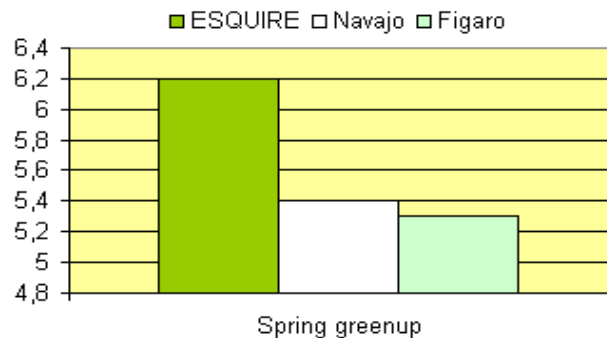

First Out of Starting-Blocs

ESQUIRE takes off very early in spring with an impressive density. This explains also a very good wear tolerance. This is combined with good summer appearance and leaf fineness above average.

Turf quality - general impression

Source: NTEP USA, 1-9, 9=best.

Top level performance!

Source: NTEP USA, 1-9, 9=best.