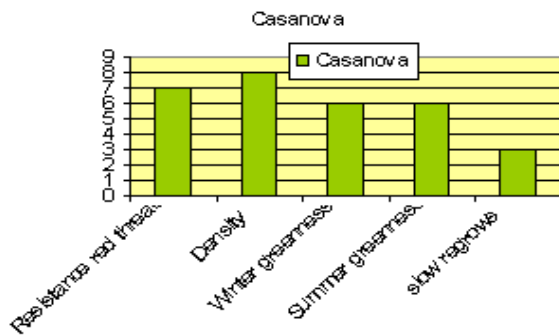

CASANOVA

Festuca commutata

Chewings fescue

A Gentleman to the lawn

- Very dense
- Slow regrowth
- Good disease resistance
- Nice appearance during winter

Ratings

Density

Colour

Red thread tolerance

Salt tolerance

Close mowing tolerance

Casanova

It is a lawn type variety with very good quality especially for all-purpose lawns.

Dense turf

Casanova creates a very dense turf with a nice and stable middle green appearance all over the year. There is not much difference between the winter and the summer appearance of Casanova. It has quite a good disease resistance against the major lawn diseases.

Low growth

Interesting is, that Casanova shows very limited secondary growth after cutting means it helps to lower the cutting frequency.

Quality of Casanova

Source: BSA