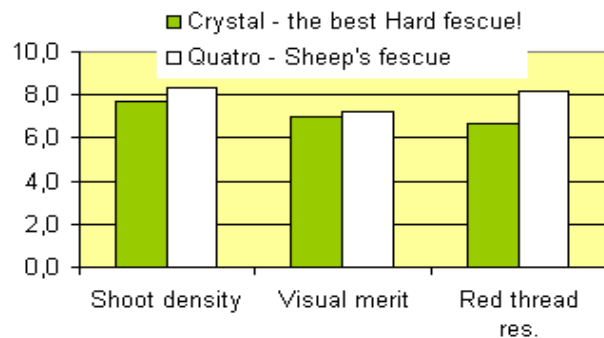

QUATRO

Festuca ovina

Sheep's fescue

High quality Sheep's Fescue with wide recommendation

- High disease resistance
- Excellent winter appearance
- Best visual merit
- Improved wear tolerance

Ratings

Density

Red thread tolerance

Salt tolerance

Close mowing tolerance

Best visual merit

QUATRO adds up a long list of favourable characters to produce a lawn with outstanding visual merit.

Winter appearance

QUATRO is hard to beat at any time of year, but during winter it sets distance to all competitors with an incredible beautiful look.

Ranks number ONE in France and STRI Bingley

In the chart below QUATRO is compared to the highest ranked hard fescue on the STRI-list, Crystal! Also on the French list, with more than 10 varieties, QUATRO is at the very top. Are we close to perfection?

Index of use

Source: Bul. Gazon 2007 (France)- 1 to 9, 9=best

Shoot density, visual merit, red thr. resist.

STRI - Turfgrass Seed 2007. High score is best