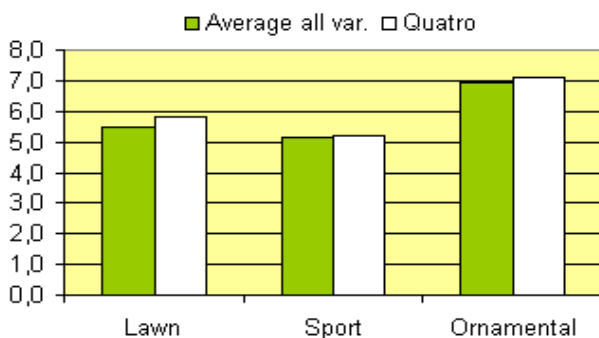

Index of use

Source: Bul. Gazon 2007 (France)- 1 to 9, 9=best